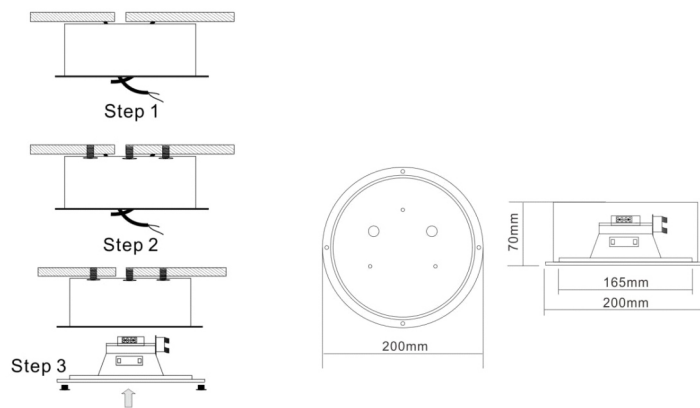

Ceiling Speaker

T-105S

Material: iron shell + aluminum mesh cover

Description:

New high quality ceiling speaker, all iron metal shell, multiple power options. Applicable to hotels, hotels, clubs, etc.

Specifications:

Model	T-105S
Power taps @100V	3W, 6W, 9W
Power taps @70V	1.5W, 3W, 4.5W
Impedance	Black: Com Red:3.3KΩ Green:1.7KΩ White:1.1KΩ
SPL(1W/1M)	94dB
Max. SPL (Rated W/1M)	104dB
Frequency response (-10dB)	80Hz -20KHz
Speaker driver	5" x 1
Dimensions	200 x 70mm
Weight	0.71Kg