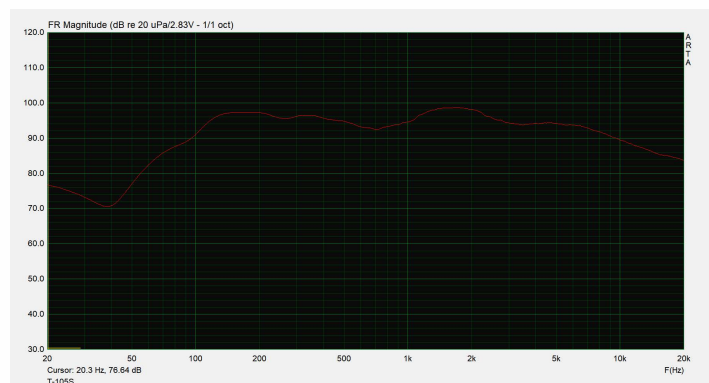

Ceiling Speaker

T-105S

Material: iron shell + aluminum mesh cover

Description:

New high quality ceiling speaker, all iron metal shell, multiple power options. Applicable to hotels, hotels, clubs, etc.

Specifications:

Model	T-105S
Power taps @100V	3W, 6W, 9W
Power taps @70V	1.5W, 3W, 4.5W
Impedance	Black: Com Red:3.3KΩ Green:1.7KΩ White:1.1KΩ
SPL(1W/1M)	94dB
Max. SPL (Rated W/1M)	104dB
Frequency response (-10dB)	80Hz -20KHz
Speaker driver	5" x 1
Dimensions	200 x 70mm
Weight	0.71Kg